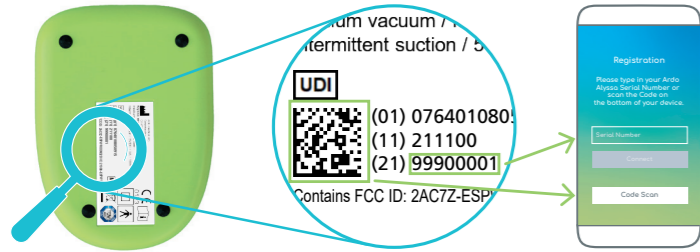

MyArdo App

Troubleshooting

www.ardomedical.com

9905.034 / 09.2022 / V02

Memory Plus

Automatic Power Pumping

ardo alyssa

QUICK GUIDE

Cleaning

This quick guide does not replace the instructions for use, which should be read before use.

Assembly Pumpset

Plug & charge

Single pumping

Double pumping

Stimulation

Expression