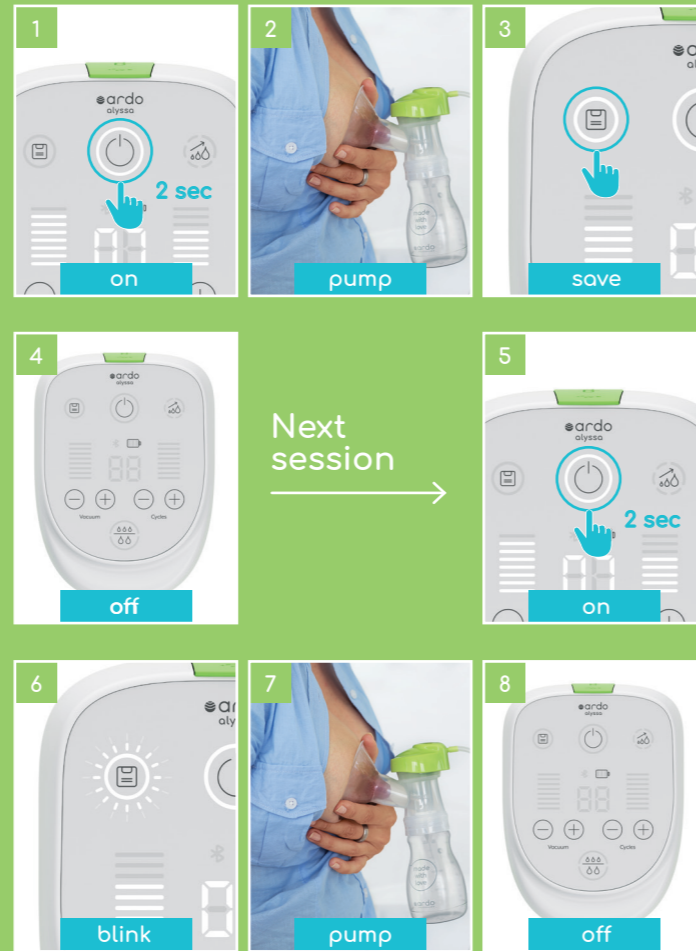

MyArdo App

Troubleshooting

www.ardomedical.com

9905.034 / 09.2022 / V02

Memory Plus

Automatic Power Pumping

ardo alyssa

QUICK GUIDE

Cleaning

This quick guide does not replace the instructions for use, which should be read before use.

Assembly Pumpset

Plug & charge

Single pumping

Double pumping

Stimulation

Expression