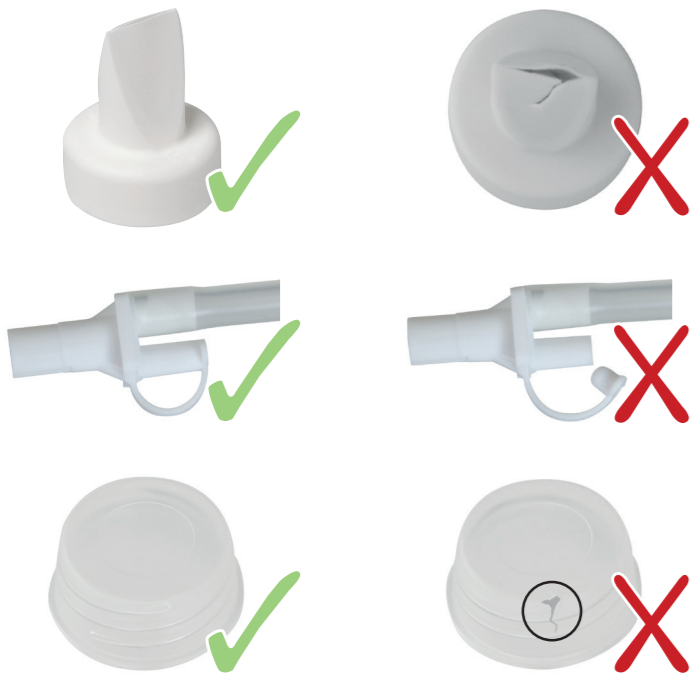

TROUBLESHOOTING PUMPSET

This quick guide does not replace the instructions for use, which should be read before use.

1 STIMULATION

2 EXPRESSION

QUICK GUIDE CALYPSO

ASSEMBLY PUMPSET

SINGLE PUMPING

DOUBLE PUMPING